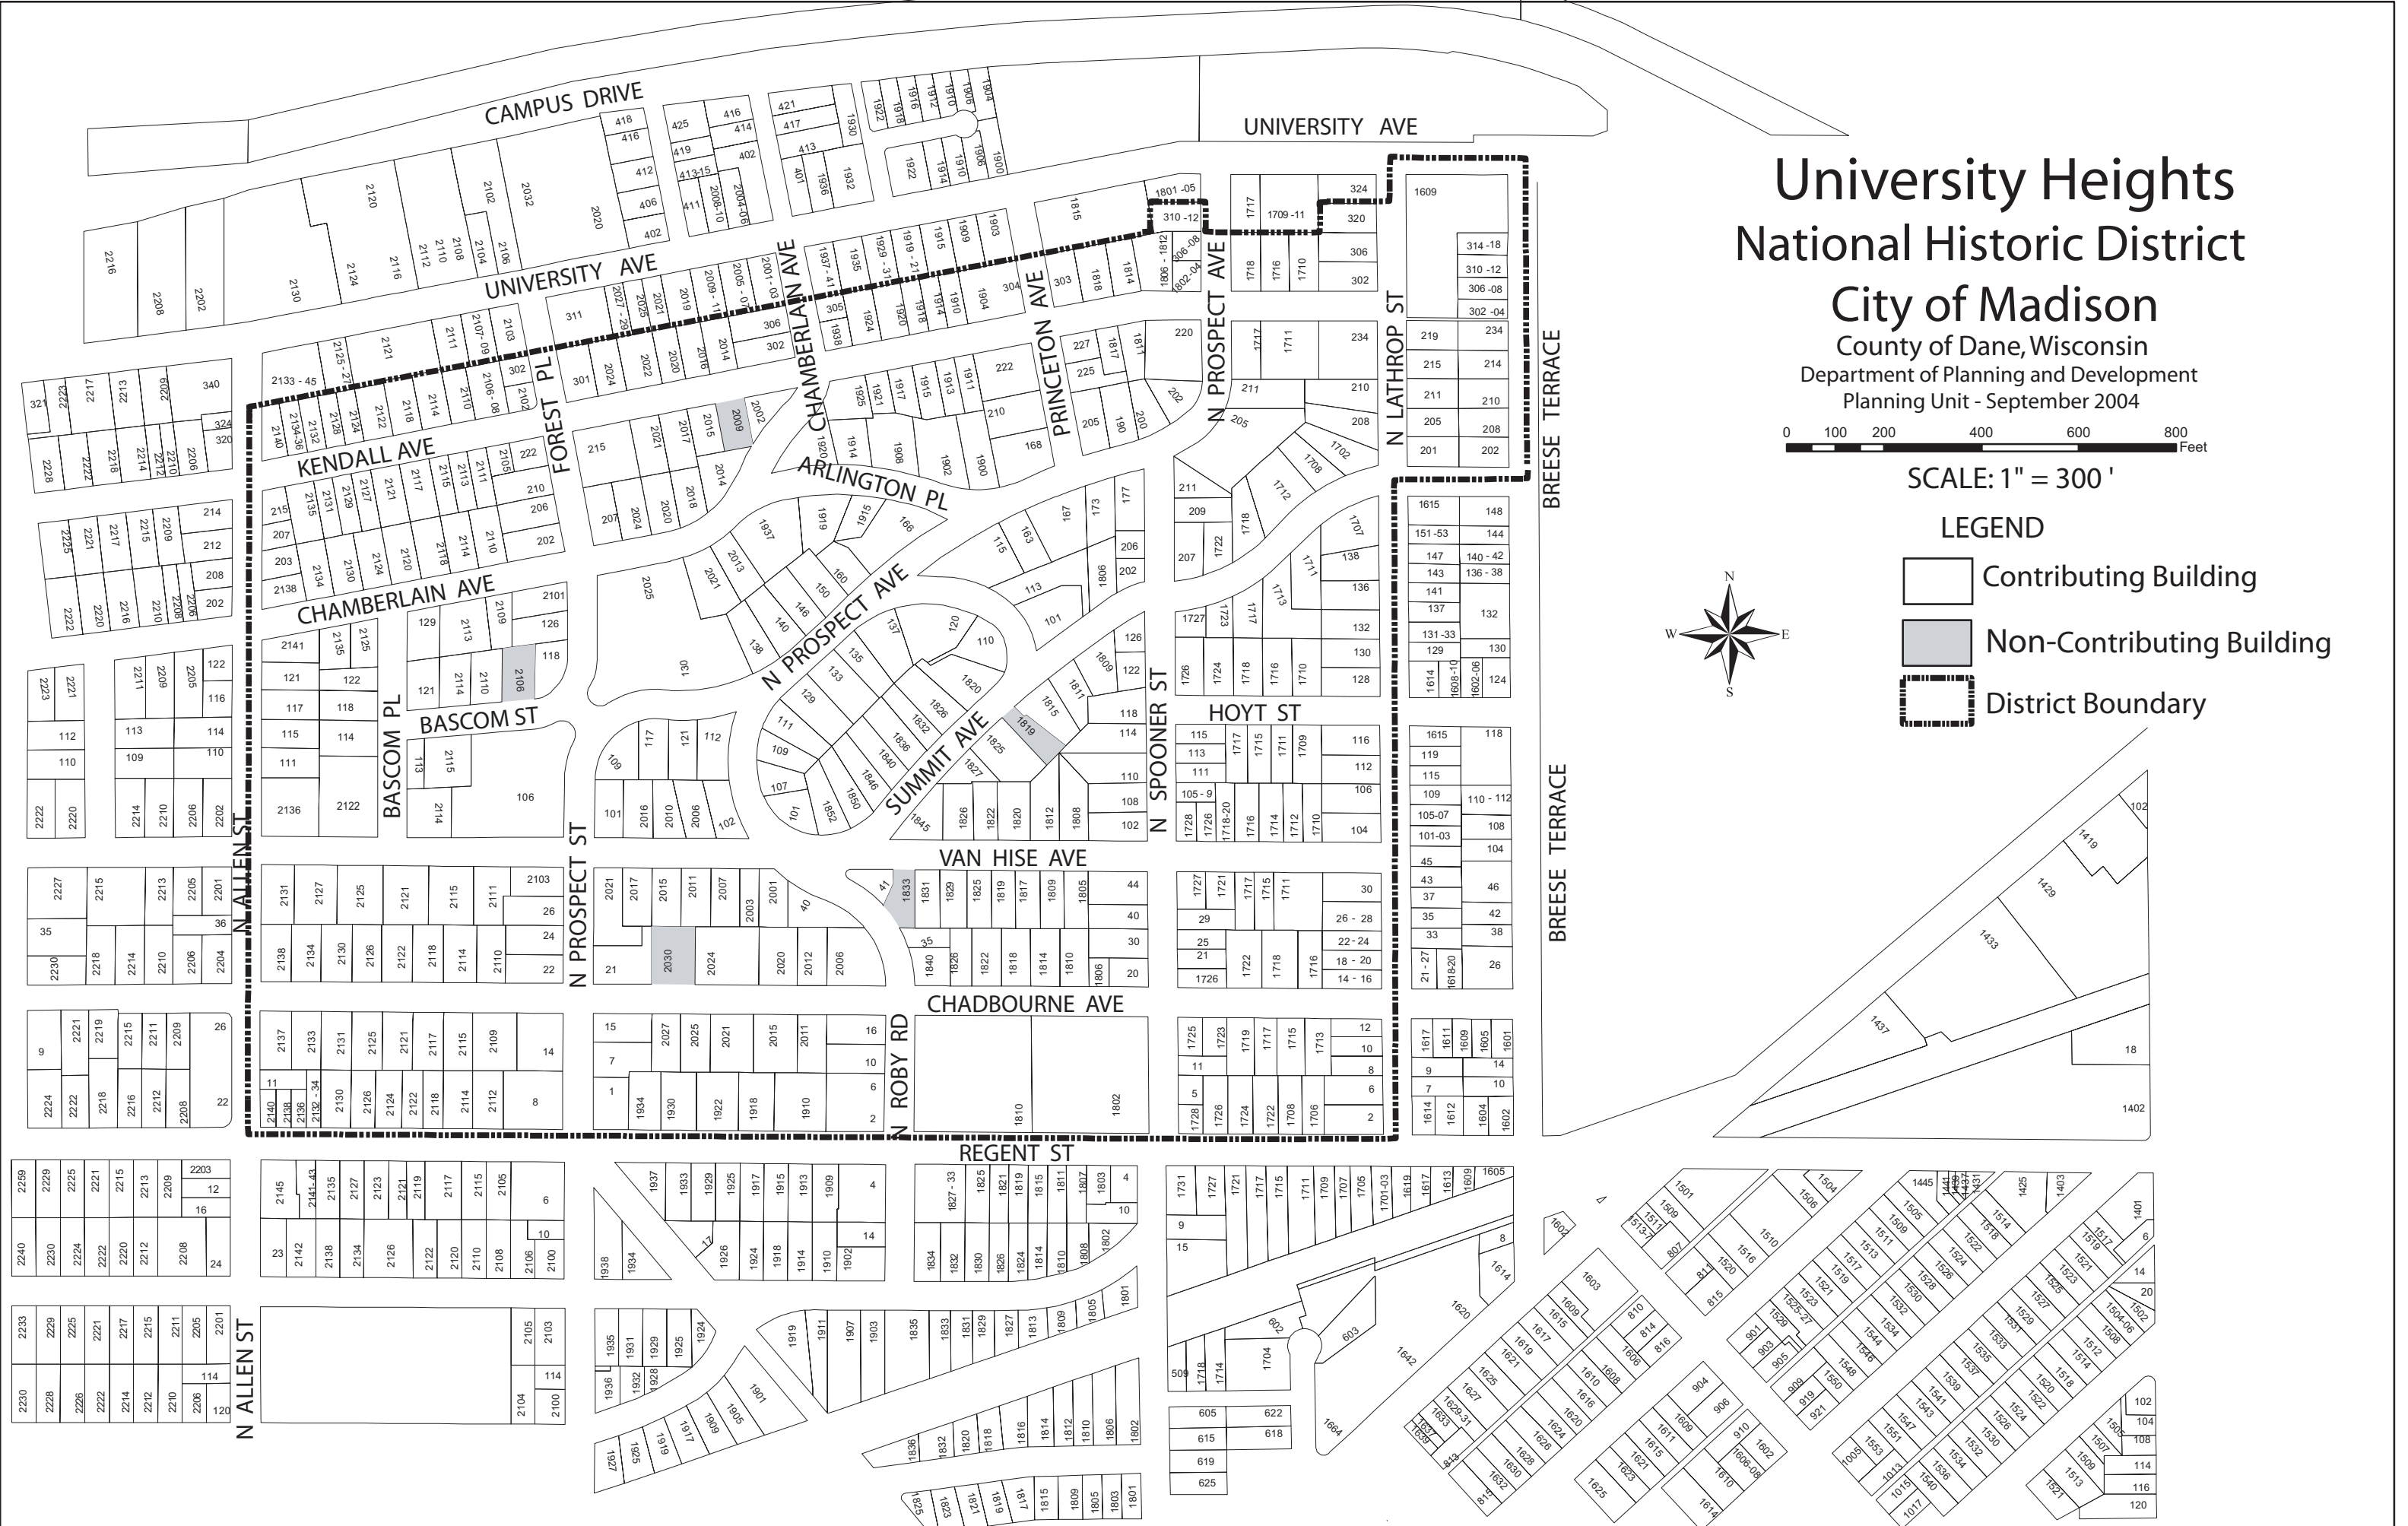

University Heights National Historic District

City of Madison
County of Dane, Wisconsin
Department of Planning and Development
Planning Unit - September 2004

SCALE: 1" = 300'

LEGEND

-  Contributing Building
-  Non-Contributing Building
-  District Boundary